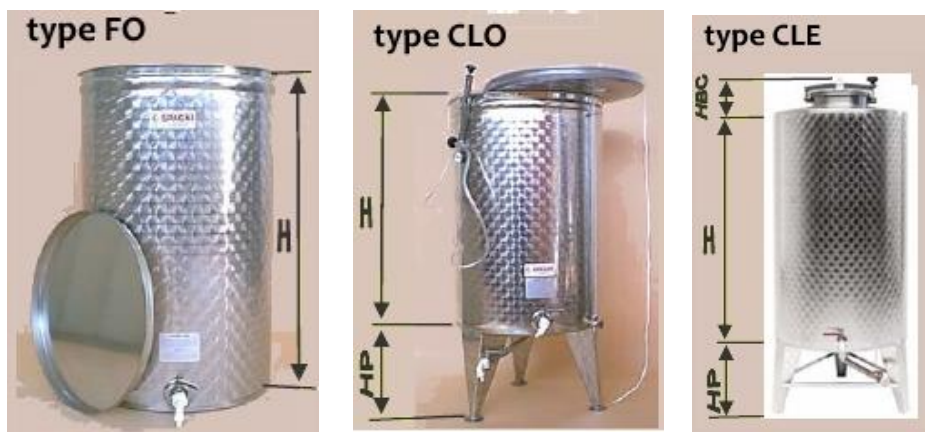

LIQUID SOLUTIONS

EXPERTS IN LIQUIDS PROCESSING FILTRATION AND BOTTLING

Standard single-skin tanks

Type 'FO' : Flat floor, single outlet, Open top.

Type 'CLO' : Cone base, on Legs, Open top

Type 'CLE' : Cone base, on Legs, Enclosed with top manway

H = cylinder height
(see table)

HP(leg height) = 40cm.

HBC = 20cm.

Dust lids, with handle, overlap rim of tanks, loose fit. Variable capacity lids fit inside tank, and either float on liquid surface or above it, supported and sealed by an inflatable tube around the rim.

CLE type are totally enclosed, with access via a manway in the top, which may be clamped shut.

PRICING AND DELIVERY

It is expensive to ship tanks, as they represent mostly empty space! Our transparent pricing policy reflects this, and though the shipping element will often appear very high, it is an inescapable factor in the total prices, which we believe are competitive. Shipping costs below are for ONE tank delivered (from Italy) to the UK. Others on request We will try hard to minimise the shipping costs, e.g. 10 to 30% saving for shipping multiple tanks; small diameter tanks or other equipment can sometimes be shipped inside larger ones.

LITRES	HEIGHT	DIAMETE	Type	SHIPPING	Type	SHIPPING	Type	SHIPPING	Dust	VC					
	cm.	R									FO	CLO	CLE	Lid	lid
200	84	54	£126	£100	£215	£125	n/a		£35	£65					
250	83	65	£163	£125	£293	£150	n/a		£40	£75					
300	99	65	£176	£140	£306	£175	£558	£185	£40	£75					
400	99	76	£257	£170	£392	£205	£668	£215	£45	£85					
500	122	76	£289	£200	£426	£245	£701	£260	£45	£85					
600	145	76	£319	£225	£550	£280	£732	£295	£45	£85					
700	100	94	£357	£250	£776	£320	£1,089	£345	£55	£100					
850	125	94	£403	£290	£835	£365	£1,134	£390	£55	£100					
1000	145	94	£488	£330	£926	£410	£1,219	£435	£55	£100					

MANY LARGER SIZES AND TYPES AVAILABLE - PLEASE ASK FOR QUOTE

EXTRAS:

DIN/RJT/ tri-clamp fittings	£30	Cleaning spray-head	£55
Ball valves	£30	Racking pipe	£85
Butterfly valve	£60	Racking pipe with sight-glass	£135
Sample Tap	£45	Level sight-glass	£95

+44 (0)7976 764023 info@liquidsolutions.co.uk
www.liquidsolutions.co.uk