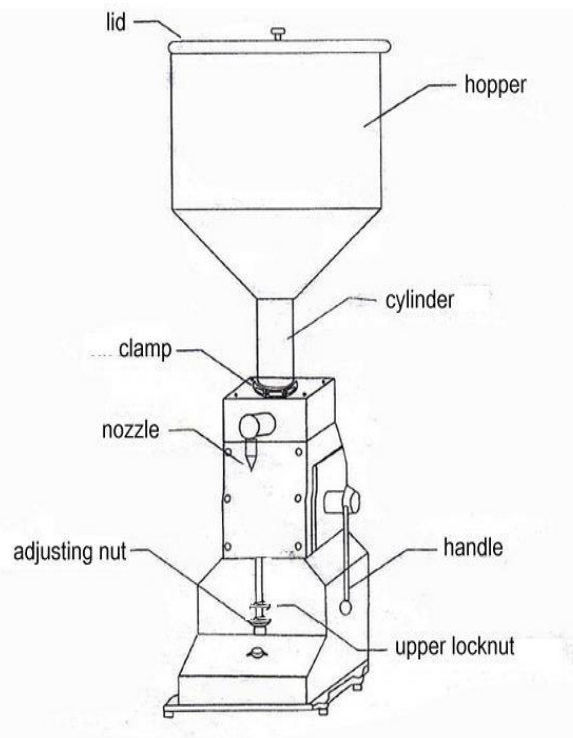

LIQUID SOLUTIONS

EXPERTS IN LIQUIDS PROCESSING FILTRATION AND BOTTLING

Product ref. FL – 18

Date: 11/20/17

Volumetric Piston Filler – Manual

Self-contained filling unit suitable for medium and low-viscosity products (sauces, creams, toiletries, oil, etc.)

Adjustable fill volume 5 to 50 ml. Can fill larger containers using 2 or more strokes

Typical speed 700 bottles per hour using 50ml. bottles

Comes with 5mm and 8mm. nozzles, spare seals, tools, instructions.