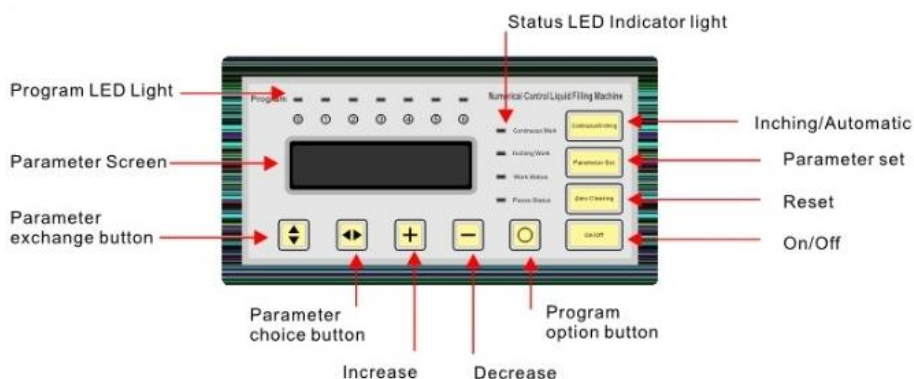

LIQUID SOLUTIONS

EXPERTS IN LIQUIDS PROCESSING FILTRATION AND BOTTLING

Product ref. FL – 16

Date: 11/12/17

Volumetric Filler – Electronic

Self-contained filling unit suitable for low-viscosity products (drinks, toiletries, oil, etc.), adjustable fill volume 3 to 3,000 ml.

Self-priming from up to 2 meters below unit. Foot-pedal or automatic operation. Filling speed and time adjustable. Choice of anti-drip nozzle sizes 3, 5, or 8 mm. Uses silicone tube as standard for product contact – please check for compatibility (other materials available).

Typical speed 500 bottles per hour using 250ml. bottles (max. pump rate 3 litres / min.)

Price:

Volumetric filler - complete

£345

Price excludes delivery, commissioning and VAT