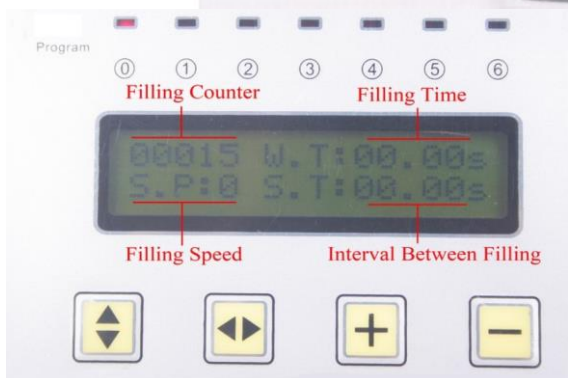

LIQUID SOLUTIONS

EXPERTS IN LIQUIDS PROCESSING FILTRATION AND BOTTLING

Product ref. FL – 16

Date: 11/12/17

Volumetric Filler – Electronic

Self-contained filling unit suitable for low-viscosity products (drinks, toiletries, oil, etc.), adjustable fill volume 3 to 3,000 ml.

Self-priming from up to 2 meters below unit. Foot-pedal or automatic operation. Filling speed and time adjustable. Choice of anti-drip nozzle sizes 3, 5, or 8 mm. Uses silicone tube as standard for product contact – please check for compatibility (other materials available).

Typical speed 500 bottles per hour using 250ml. bottles (max. pump rate 3 litres / min.)

Price:

Volumetric filler - complete

£345

Price excludes delivery, commissioning and VAT