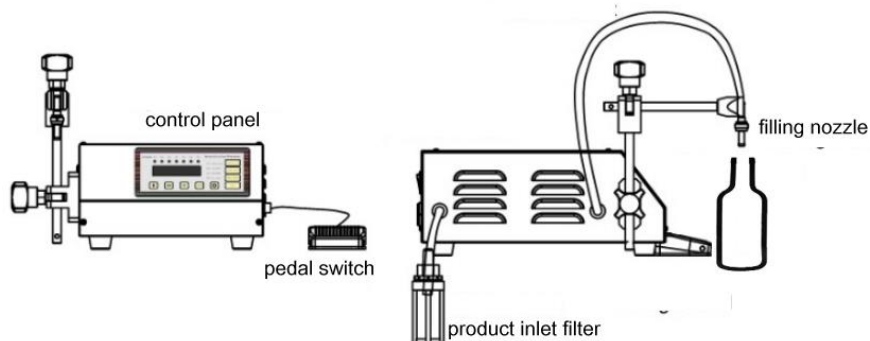

LIQUID SOLUTIONS

EXPERTS IN LIQUIDS PROCESSING FILTRATION AND BOTTLING

Product ref. FL – 16

Date: 11/12/17

Volumetric Filler – Electronic

Self-contained filling unit suitable for low-viscosity products (drinks, toiletries, oil, etc.), adjustable fill volume 3 to 3,000 ml.

Self-priming from up to 2 meters below unit. Foot-pedal or automatic operation. Filling speed and time adjustable. Choice of anti-drip nozzle sizes 3, 5, or 8 mm. Uses silicone tube as standard for product contact – please check for compatibility (other materials available).

Typical speed 500 bottles per hour using 250ml. bottles (max. pump rate 3 litres / min.)

Price:

Volumetric filler - complete

£345

Price excludes delivery, commissioning and VAT